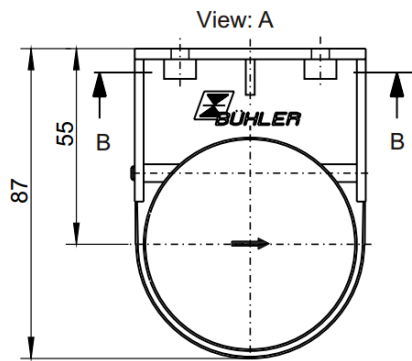

TECHNICAL DRAWINGS

ORDERING INFORMATION

Product No.	Description
4151399	AGF-T-30-S2 Sample Gas Filter Housing w/ 1x Filter Element
4151499	AGF-T-30-S2-KU Sample Gas Filter Housing w/ 1x Filter Element
4151799	AGF-T-30-F2 Sample Gas Filter Housing w/ 1x Filter Element
4151199	AGF-T-30-F25 Sample Gas Filter Housing w/ 1x Filter Element
4151099	AGF-T-30-F25-L Sample Gas Filter Housing w/ 1x Filter Element
41010010	S2 Spare Filter Elements
41010140	S2KU Spare Filter Elements
41030050	F2 Spare Filter Elements
41020130	F25 Spare Filter Elements
41020050	F2L Spare Filter Elements
41010120	F25L Spare Filter Elements

CONTACT US: DRM Technic, 15C Raleigh Hall Industrial Estate, Stafford, Staffordshire, ST21 6JL