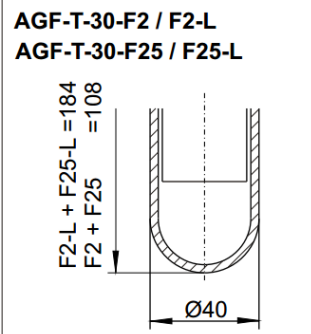

TECHNICAL DRAWINGS

ORDERING INFORMATION

Product No.	Description
4151399	AGF-T-30-S2 Sample Gas Filter Housing w/ 1x Filter Element
4151499	AGF-T-30-S2-KU Sample Gas Filter Housing w/ 1x Filter Element
4151799	AGF-T-30-F2 Sample Gas Filter Housing w/ 1x Filter Element
4151199	AGF-T-30-F25 Sample Gas Filter Housing w/ 1x Filter Element
4151099	AGF-T-30-F25-L Sample Gas Filter Housing w/ 1x Filter Element
41010010	S2 Spare Filter Elements
41010140	S2KU Spare Filter Elements
41030050	F2 Spare Filter Elements
41020130	F25 Spare Filter Elements
41020050	F2L Spare Filter Elements
41010120	F25L Spare Filter Elements

CONTACT US: DRM Technic, 15C Raleigh Hall Industrial Estate, Stafford, Staffordshire, ST21 6JL