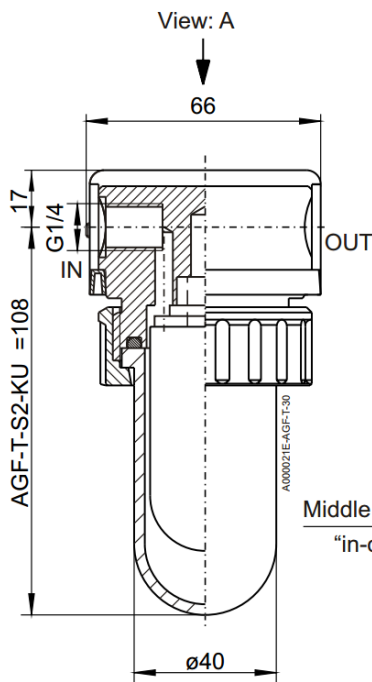

TECHNICAL DRAWINGS

ORDERING INFORMATION

Product No.	Description
4151399	AGF-T-30-S2 Sample Gas Filter Housing w/ 1x Filter Element
4151499	AGF-T-30-S2-KU Sample Gas Filter Housing w/ 1x Filter Element
4151799	AGF-T-30-F2 Sample Gas Filter Housing w/ 1x Filter Element
4151199	AGF-T-30-F25 Sample Gas Filter Housing w/ 1x Filter Element
4151099	AGF-T-30-F25-L Sample Gas Filter Housing w/ 1x Filter Element
41010010	S2 Spare Filter Elements
41010140	S2KU Spare Filter Elements
41030050	F2 Spare Filter Elements
41020130	F25 Spare Filter Elements
41020050	F2L Spare Filter Elements
41010120	F25L Spare Filter Elements

CONTACT US: DRM Technic, 15C Raleigh Hall Industrial Estate, Stafford, Staffordshire, ST21 6JL