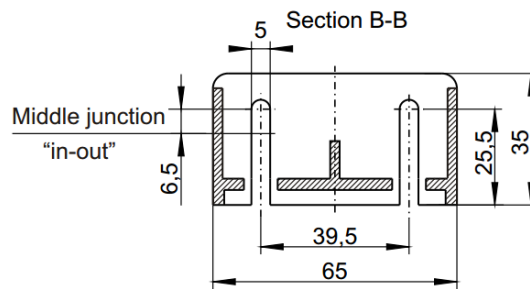

TECHNICAL DRAWINGS

ORDERING INFORMATION

Product No.	Description
4151399	AGF-T-30-S2 Sample Gas Filter Housing w/ 1x Filter Element
4151499	AGF-T-30-S2-KU Sample Gas Filter Housing w/ 1x Filter Element
4151799	AGF-T-30-F2 Sample Gas Filter Housing w/ 1x Filter Element
4151199	AGF-T-30-F25 Sample Gas Filter Housing w/ 1x Filter Element
4151099	AGF-T-30-F25-L Sample Gas Filter Housing w/ 1x Filter Element
41010010	S2 Spare Filter Elements
41010140	S2KU Spare Filter Elements
41030050	F2 Spare Filter Elements
41020130	F25 Spare Filter Elements
41020050	F2L Spare Filter Elements
41010120	F25L Spare Filter Elements

CONTACT US: DRM Technic, 15C Raleigh Hall Industrial Estate, Stafford, Staffordshire, ST21 6JL