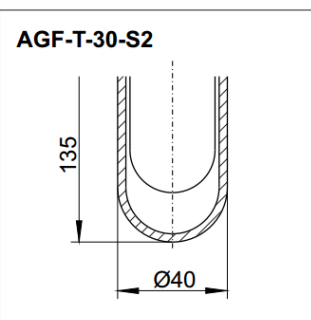

TECHNICAL DRAWINGS

ORDERING INFORMATION

Product No.	Description
4151399	AGF-T-30-S2 Sample Gas Filter Housing w/ 1x Filter Element
4151499	AGF-T-30-S2-KU Sample Gas Filter Housing w/ 1x Filter Element
4151799	AGF-T-30-F2 Sample Gas Filter Housing w/ 1x Filter Element
4151199	AGF-T-30-F25 Sample Gas Filter Housing w/ 1x Filter Element
4151099	AGF-T-30-F25-L Sample Gas Filter Housing w/ 1x Filter Element
41010010	S2 Spare Filter Elements
41010140	S2KU Spare Filter Elements
41030050	F2 Spare Filter Elements
41020130	F25 Spare Filter Elements
41020050	F2L Spare Filter Elements
41010120	F25L Spare Filter Elements

CONTACT US: DRM Technic, 15C Raleigh Hall Industrial Estate, Stafford, Staffordshire, ST21 6JL