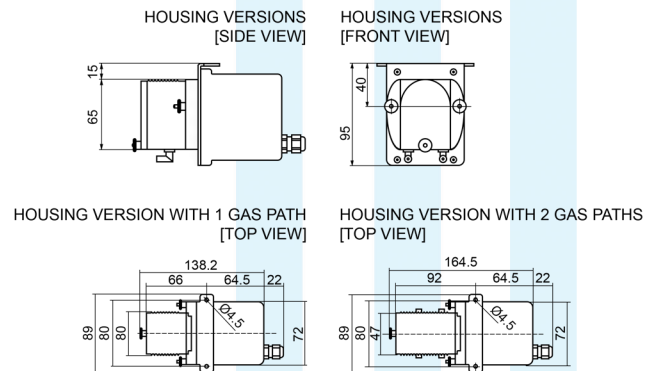

TECHNICAL DRAWINGS

HOUSING VERSIONS