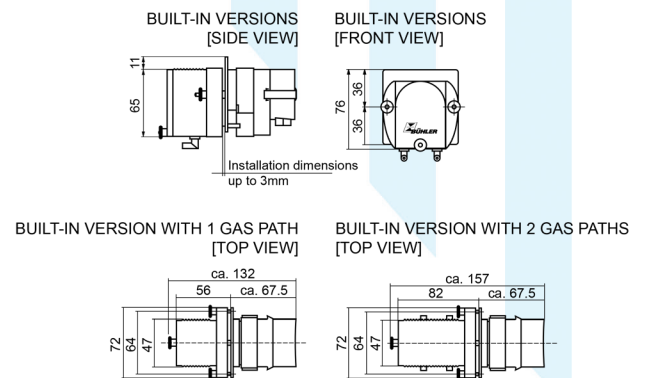

BUILT-IN VERSIONS

* ALL MEASUREMENTS IN MM

CONTACT US: DRM Technic, 15C Raleigh Hall Industrial Estate, Stafford, Staffordshire, ST21 6JL